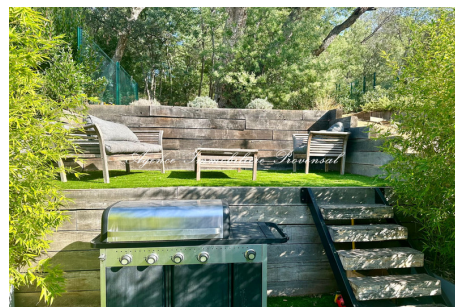

Agence Provensal - 2 Avenue Jean Jaurès - BP 145 - 83120 Sainte Maxime
Tél: +33 (0)4 94 96 00 18 - info@provensal.net - www.provensal.net

Carte professionnelle n°8304 2016 000 014 928 CCI du Var- RCS 487 681 140

SIRET 487 681 140 00017 - Garantie financière : Galian - Transaction 120 000 € - Gestion 1.060 000€ - Document non contractuel